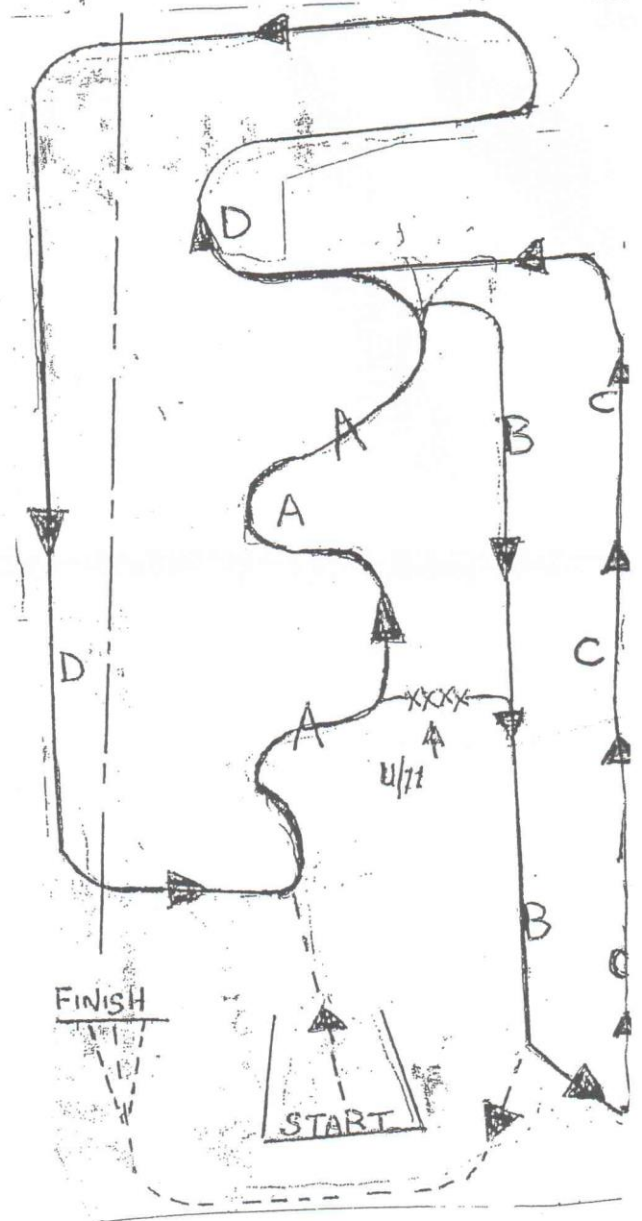

Brooks Westward League

incorporating

Devon County Cross Country Championships

Exeter Arena, Summer Lane, Exeter EX4 8NT

Sunday, 1st December, 20-13,

TIME	CLASS	ROUTE	M
12.15	DEVELOPMENT Run U/11 BOY GIRLS	S-AD-XXX B-F	1650
12.30	U/17 BOY U/17 GIRLS S-WOMEN	S-2X ABCD+ A-B-F	5000
13.00	U/13 GIRLS	S- ABCD + AB - F	3000
13.15	U/13 BOYS	S- ABCD + AB - F	3000
13.30	U/15 GIRLS	S- AD + ABCD + AB - F	3900
13.50	U/15 BOYS	S- AD + ABCD + AB - F	3900
14.15	U/20 MEN SENIOR MEN	S- 4X ABCD + AB - F	8900

Travel Directions: From Junction 30 of the M5 follow the signs to Middlemore roundabout and the B3181 to Pinhoe. Turn left at Sainsburys onto Pinhoe Rd and then take the second right into Summer Lane as far as the Arena. By coach take the third right into Beacon Lane and then right at the T junction and right into Summer Lane.